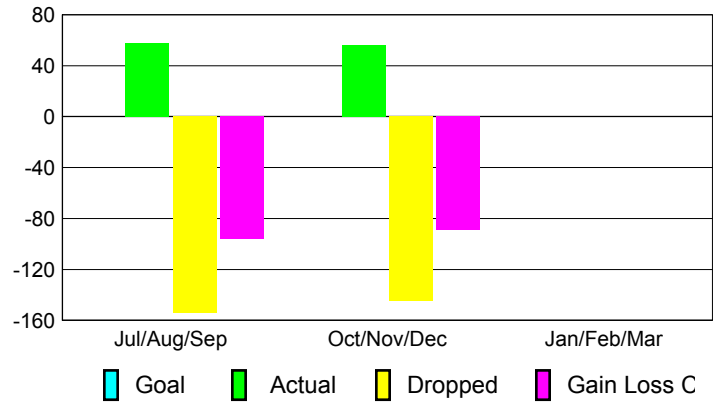

Membership Results 2012-2013

Goal, New, Dropped, Gain/Loss

Comparison of Membership Gain/Loss

Current Year Compared to the Previous Year